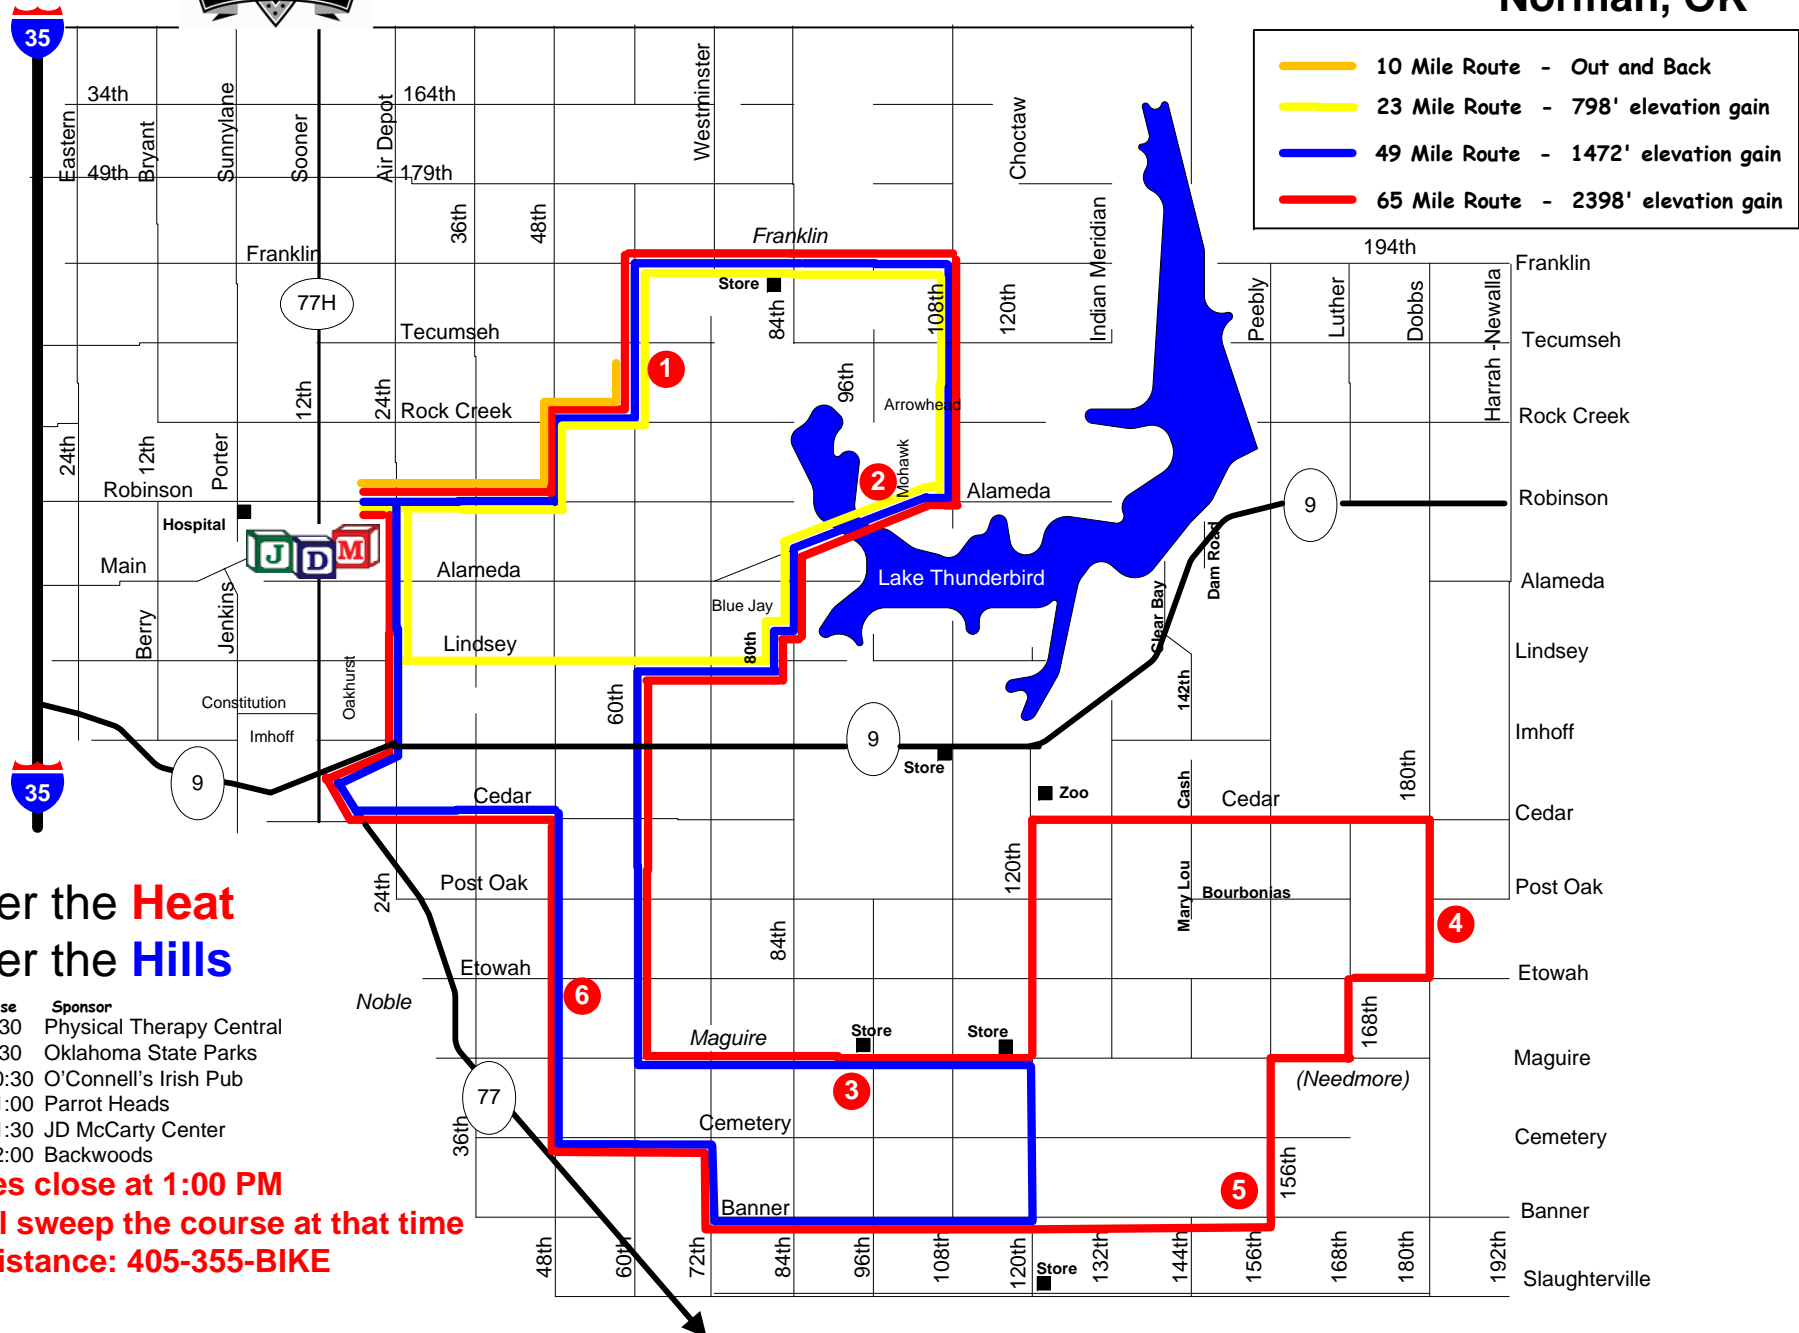

Saturday
July 9, 2016
7:00 AM

NORMAN CONQUEST

Start/End:
JD McCarty Center
2002 E. Robinson
Norman, OK

Conquer the **Heat**
Conquer the **Hills**

Stop	Open - Close	Sponsor
1	7:15 - 8:30	Physical Therapy Central
2	7:45 - 9:30	Oklahoma State Parks
3	8:00 - 10:30	O'Connell's Irish Pub
4	8:30 - 11:00	Parrot Heads
5	9:00 - 11:30	JD McCarty Center
6	9:00 - 12:00	Backwoods

All routes close at 1:00 PM

SAG will sweep the course at that time

For Assistance: 405-355-BIKE